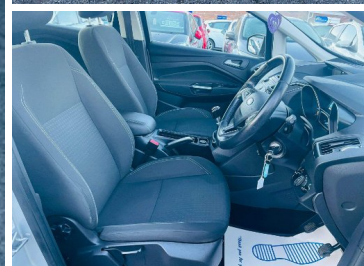

2016(16) Ford Grand C-MAX ZETEC TDCI 5-Door

£7,995

**AA**  
You're in safe hands  
This dealer has signed our Dealer Promise

**Engine:** Diesel  
**Body:** MPV  
**Gearbox:** 6-Speed  
**Capacity:** 1499cc  
**Colour:** Silver  
**Mileage:** 92,700  
**CO<sup>2</sup>:** 113g/km  
**MPG:** 64.2mpg  
**Top Speed:** 112mph  
**BHP:** 118bhp  
**Insurance Grp:** 17E

**Solhebon Car Hub**  
28 Hollyhedge Lane  
Walsall  
West Midlands, WS2 8PT

FULL SERVICE HISTORY	12V POWER SOCKET - FRONT
16IN ALLOY WHEELS - 5X2 SPOKE	ABS - ANTI-LOCK BRAKING SYSTEM
AIR CONDITIONING - MANUAL	AIRBAGS - DRIVER AND FRONT PASSENGER
AIRBAGS - FRONT AND 2ND ROW CURTAIN	AIRBAGS - SIDE IMPACT
AUXILIARY POWER SOCKET	AUTOMATIC RAIN SENSING WIPERS
CENTRE CONSOLE	BRIGHT FINISH ON UPPER DOOR LINE
DOOR HANDLES - BODY COLOUR	COURTESY LIGHT - FRONT AND REAR
DRIVERS SEAT LUMBAR SUPPORT	DOORS - SLIDING REAR PASSENGERS
ESP - ELECTRONIC STABILITY PROGRAMME	EPAS - ELECTRIC POWER ASSISTED STEERING
FORD EASY-FUEL CAPLESS REFUELLING SYSTEM	FLOOR MATS - FRONT
FRONT FOG LIGHTS	FORD DAB AUDIO SYSTEM
FRONT SEAT - PASSENGERS MANUAL FORE-AFT ADJUSTMENT	FORD ECO MODE - DRIVER INFORMATION SYSTEM
GEARSHIFT KNOB - LEATHER	FRONT LOWER GRILLE - SELF COLOUR
	FRONT SEATS - HEIGHT ADJUSTABLE HEAD RESTRAINTS
	FUEL COMPUTER
	GLOVEBOX - ILLUMINATED