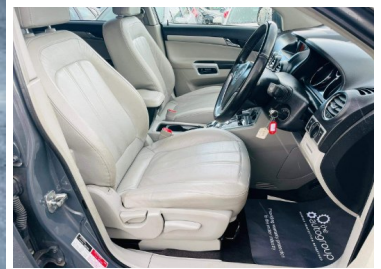

2012(61) Vauxhall Antara SE CDTI 5-Door

£6,545

AA
You're in safe hands
This dealer has signed our Dealer Promise

Engine: Diesel
Body: Hatchback
Gearbox: Automatic
Capacity: 2231cc
Colour: Grey
Mileage: 64,490
CO²: 205g/km
MPG: 36.2mpg
Top Speed: 113mph
BHP: 160bhp
Insurance Grp: 28E

Solhebon Car Hub
28 Hollyhedge Lane
Walsall
West Midlands, WS2 8PT

SERVICE HISTORY
FRONT & REAR PARKING DISTANCE SENSOR

Here we have a striking example of the economical and reliable Vauxhall Antara 2.2 CDTi SE Auto 4WD 5 door in the eye catching Metallic Grey. Having covered only 64K miles in its 10 year life, you can be confident that this car is in great condition. There are some great features on this spacious car, but our personal favourites are the Automatic gear which makes the driving easy and pleasant, the cruise control which means you will stay comfortable even on those long drives, the leather heated seats which you can enjoy of the silky smooth touch, pleasant smell and level of comfort and, the parking sensors which means you can keep the immaculate paintwork in excellent condition. The leather finished steering wheel with finger tip controls adds to the premium feeling that this lovely Brattish car offers. The car is surprisingly spacious and the seats are extremely comfortable, making Antara 4WD SE ideal for any kind of journey. At Solhebon Car Hub we don't just sell cars, we do everythi...