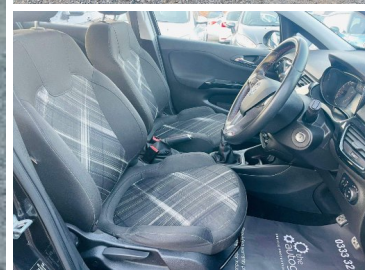

2015(15) Vauxhall Corsa SRI ECOFLEX 5-Door

£6,945

**AA**  
You're in safe hands  
This dealer has signed our Dealer Promise

**Engine:** Petrol  
**Body:** Hatchback  
**Gearbox:** 5-Speed  
**Capacity:** 1398cc  
**Colour:** Black  
**Mileage:** 49,811  
**CO<sup>2</sup>:** 120g/km  
**MPG:** 55.4mpg  
**Top Speed:** 109mph  
**BHP:** 89bhp  
**Insurance Grp:** 6E  
**Solhebon Car Hub**  
 28 Hollyhedge Lane  
 Walsall  
 West Midlands, WS2 8PT

12V POWER SOCKET	16IN ALLOY WHEELS - BLACK STYLE 1
20 WATTS PER CHANNEL OUTPUT	60-40 SPLIT-FOLDING REAR SEAT BACK
7IN CENTRAL COLOUR TOUCH SCREEN	ABS - ANTI-LOCK BRAKING SYSTEM
ADJUSTABLE DASHBOARD ILLUMINATION	ADJUSTABLE SPEED LIMIT AUDIBLE WARNING
AIR CONDITIONING	AIR RECIRCULATION SYSTEM
AIRBAGS - CURTAIN	AIRBAGS - FRONT SIDE
AIRBAGS - PASSENGER	AIRBAGS - PASSENGER DEACTIVATION
AMBIENT LIGHTING	ANTI-SUBMARINING RAMPS IN SEATS
AUX IN SOCKET	BLACK FOIL ON B-PILLAR
BLUETOOTH CONNECTIVITY	BODY-COLOUR DOOR HANDLES
BRAKE LIGHTS - ADAPTIVE	CBC - CORNERING BRAKE CONTROL
CHILD PROOF LOCKS ON REAR DOORS	CHROME EFFECT GEAR KNOB TRIM
CHROME EFFECT HANDBRAKE BUTTON	CHROME EFFECT INTERIOR DOOR HANDLES
CHROME SURROUND ON FRONT FOG LIGHTS	CHROME-STYLE DUAL ELLIPSOIDAL HALOGEN HEADLIGHTS
CITY ASSIST - DFI FTED	CRUISE CONTROL