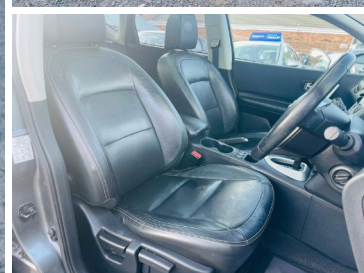

2013(13) Nissan Qashqai TEKNA 5-Door

£9,895

AA
 You're in safe hands
 This dealer has signed our Dealer Promise

Engine: Petrol
Body: Hatchback
Gearbox: Continuously Variable
Capacity: 1598cc
Colour: Grey
Mileage: 71,258
CO²: 149g/km
MPG: 44.1mpg
Top Speed: 109mph
BHP: 117bhp
Insurance Grp: 18E
Solhebon Car Hub
 28 Hollyhedge Lane
 Walsall
 West Midlands, WS2 8PT

PART SERVICE HISTORY	18IN (PEWTER) ALLOY WHEELS
2DIN CD PLAYER WITH USB	IPOD AND AUX INPUTS
ABS WITH BRAKE ASSIST	ACTIVE FRONT HEADRESTS WITH HEIGHT ADJUSTMENT
REAR HEADRESTS	AROUND VIEW MONITOR
BIRD-VIEW PARKING ASSIST	COLOUR FRONT
REAR AND PASSENGER SIDE CAMERAS	ASYMMETRICAL REAR BENCH (60:40)
AUTO LIGHTING SYSTEM	BLUETOOTH INTEGRATION
CENTRE REAR SEAT BELT	CRUISE CONTROL WITH SPEED LIMITER
DRIVE COMPUTER	DRIVERS AIRBAG
DRIVERS SEAT LUMBAR SUPPORT	DUAL ZONE CLIMATE CONTROL
EBD	AIR CONDITIONING
ELECTRIC SPEED-SENSITIVE POWER STEERING	ESP
IMMOBILISER	ELECTRICALLY ADJUSTABLE
FRONT FOG LIGHTS	FOLDING AND HEATED DOOR MIRRORS
GRAPHITE/STONE FRONT SEATS	FRONT CENTRE CONSOLE
HEATED FRONT SEATS	FRONT AND REAR SEAT ARMREST
ISOFIX CHILDSEAT ANCHORAGE	HEADLAMP WASHERS
	HEIGHT ADJUSTABLE DRIVERS SEAT
	LEATHER GEAR KNOB